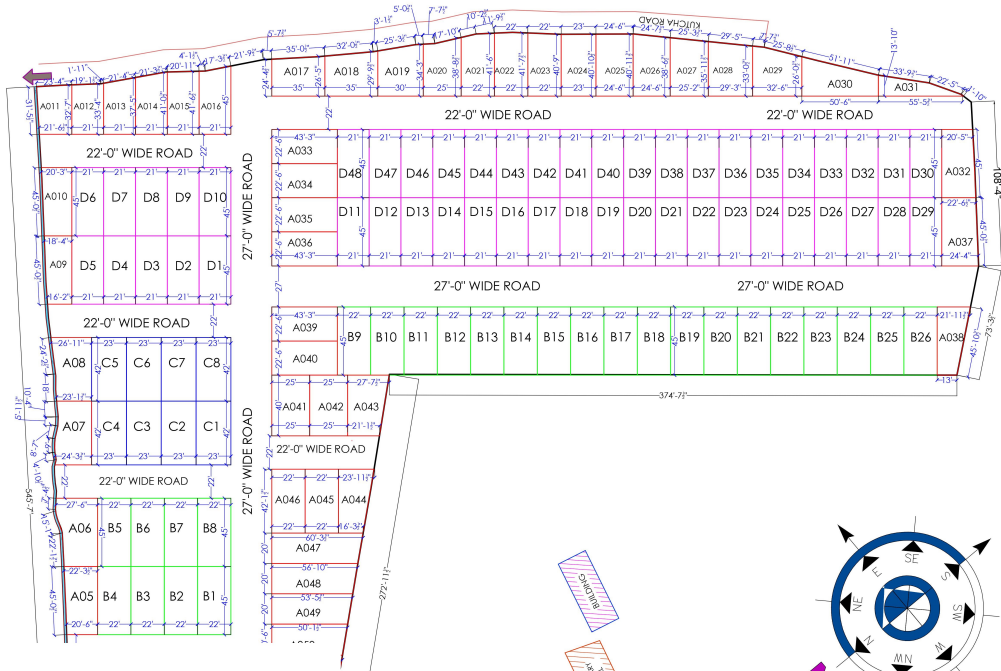

PROPOSED LAYOUT PLAN FOR MR SATPAL NEAR SHALIMAR PARADISE LUCKNOW.

AREA CHART

TOTAL PLOT AREA=194282.311 SQ.FT
 TOTAL ROAD AREA=54383.86 SQ.FT(27.99%)
 TOTAL PLOTTED AREA =137303.02 SQ.FT(70.67%)
 TOTAL NO OF PLOTS=144